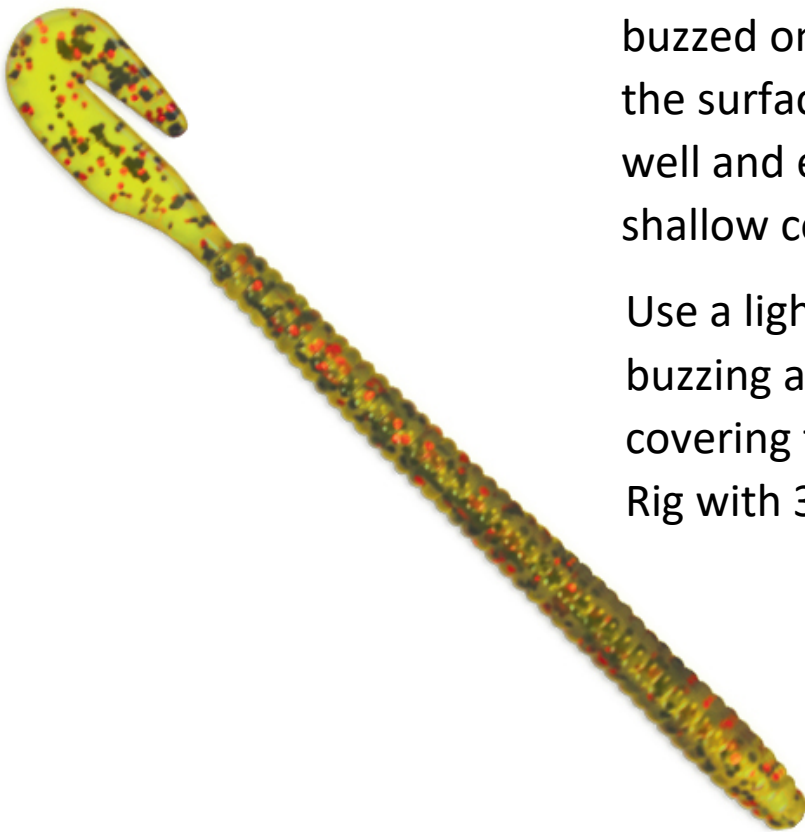

CULPRIT
CONFIDENCE WITH EVERY CAST®

New Fast Vibe™

Designed to cover water with a nice tail-kicking action, the **Fast Vibe** can be buzzed on top or slowly reeled below the surface. This bait holds the hook well and excels around weeds and shallow cover.

Use a light weight 1/32 or 1/16 oz. for buzzing and 1/8 or 3/16 oz. for covering flats and dropping into cover. Rig with 3/0 or 4/0 hook

Available in 6-inch (10-count) resealable bag. Six color options include; Red Shad, Blue Fleck Shad, June Bug, Watermelon Pepper, Watermelon Red and Green Pumpkin